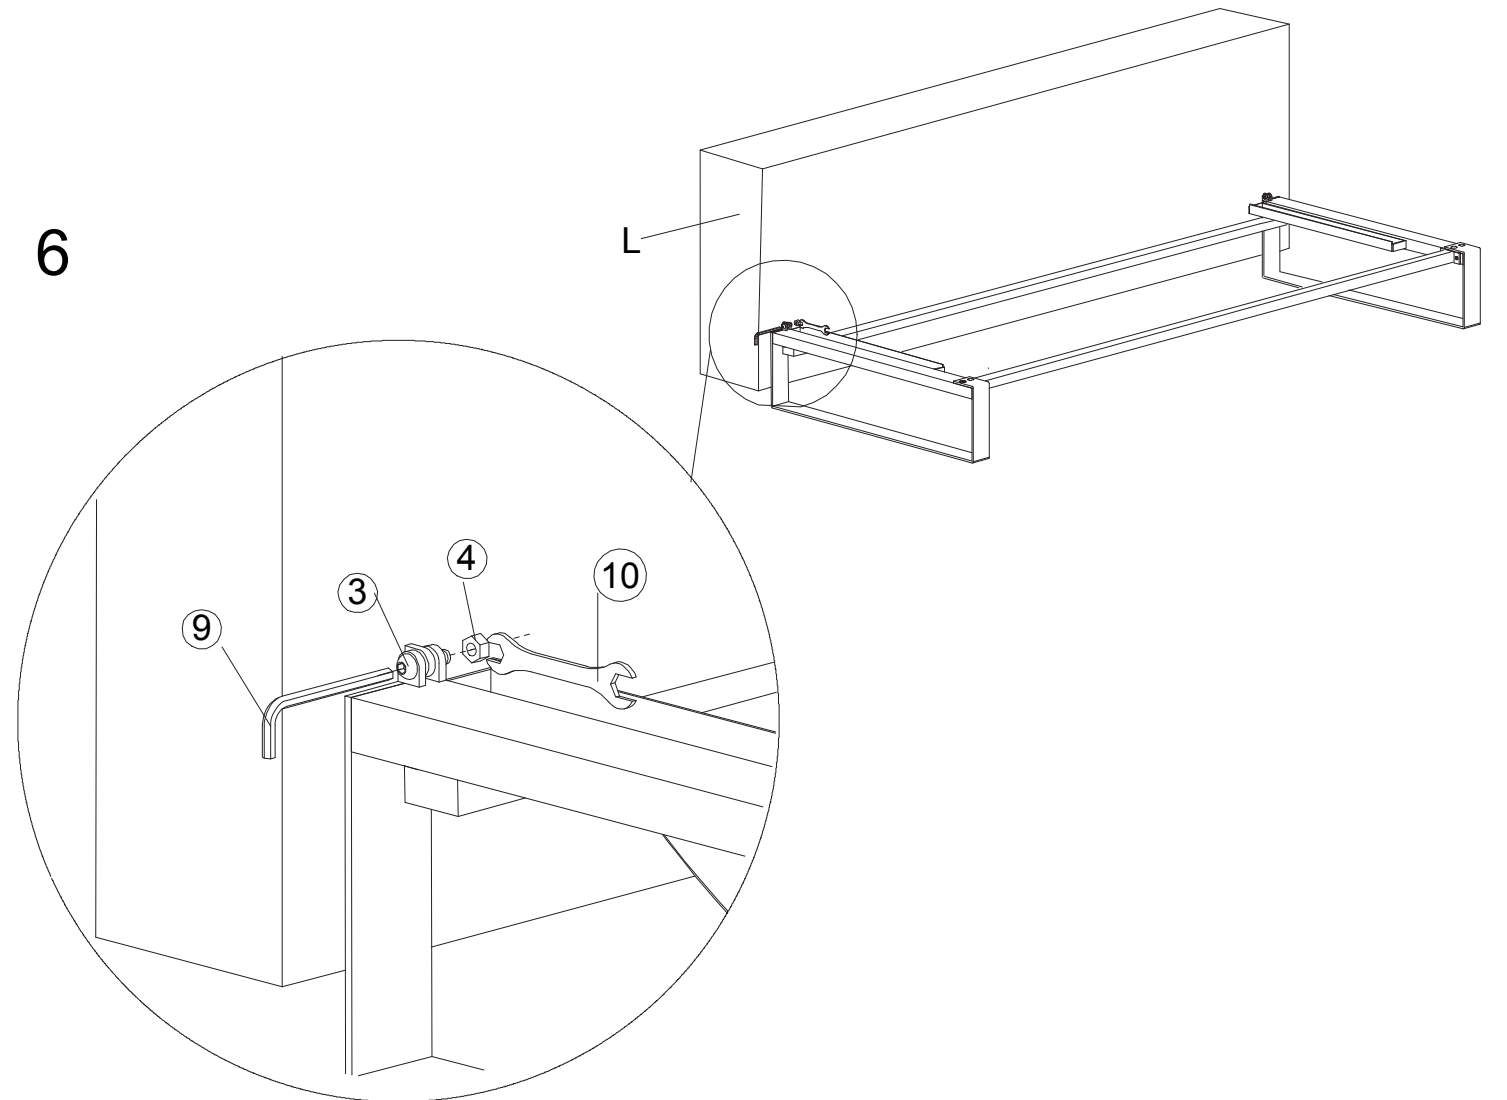

069328
SUPREME EXCESS LOUNGER

6